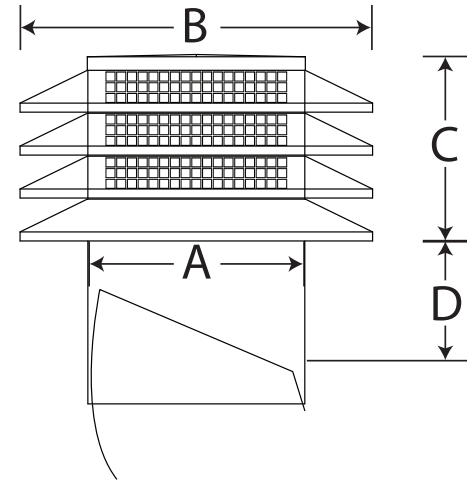

CHARACTERISTICS

- Easy to install, hardware included
- Available in 22, 24 and 26 ga. galvanized steel construction
- Double reinforced wings
- Adjustable base for roofs sloped from 2/12 to 18/12
- Wind deflector construction
- Maintenance free
- Polyester powdercoat finish
- Standard colors: black, brown and grey
- Custom colours available upon request

DETAILS AND DESCRIPTION

- One 12" unit can replace up to 3 turbines
- 4-wing design and openings allow for optimal attic ventilation
- Solid structure from one central cube with grid-style perforations, eliminating maintenance required by standard mesh-style openings, while still preventing rodents and birds from entering your attic
- Wind deflector construction prevents bad weather infiltration from all wind directions
- Air exchange rate is 418cfm at 4mph wind, adequately ventilating a 1,000 to 1,200 sq. ft area
- Works by combination of wind and pressure differentials creating a vacuum effect
- Allows for a cooler house in the summer by eliminating heat that accumulates inside the house, avoiding seepage and other problems

DIMENSIONS

PRODUCT	A	B	C	D	EVACUATION	NUMBER OF DEFLECTORS	STEEL GAUGE USED
R412 SERIES	30.4 cm	49.5 cm	27.9 cm	22.8 cm	13.37 m ²	4	26
R414 SERIES	35.6 cm	54.6 cm	27.9 cm	35.6 cm	18.20 m ²	4	26
R416 SERIES	40.6 cm	59.6 cm	33 cm	35.6 cm	23.78 m ²	5	26
R418 SERIES	45.7 cm	64.7 cm	33 cm	35.6 cm	30.1 m ²	5	24 & 26
R420 SERIES	50.8 cm	69.8 cm	39.3 cm	35.6 cm	37.16 m ²	6	24 & 26
R422 SERIES	55.8 cm	74.9 cm	39.3 cm	35.6 cm	45 m ²	6	24
R424 SERIES	60.9 cm	80 cm	45.7 cm	35.6 cm	53.50 m ²	7	22 & 24

- Custom dimensions available upon request
- Sizes 14" to 24" are available by special order only